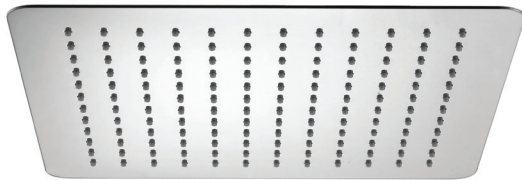

470008.00  
Flex shower hose, chrome

417000.31  
Slice G hand shower,  
brushed gold

Overhead showers

**Regen Z shower head**  
303000.00  
Size: 260x180mm  
Color: Chrome

**Regen ZS shower head**  
303000.20  
Size: 260x180mm  
Color: Matt black

**Regen XL shower head**  
338000.00  
Size: 305x305mm  
Color: Chrome

**Regen XXL shower head**  
339000.00  
Size: 406x406mm  
Color: Chrome

**Regen O shower head**  
311000.00  
Size:  $\Phi$ 255mm  
Color: Chrome