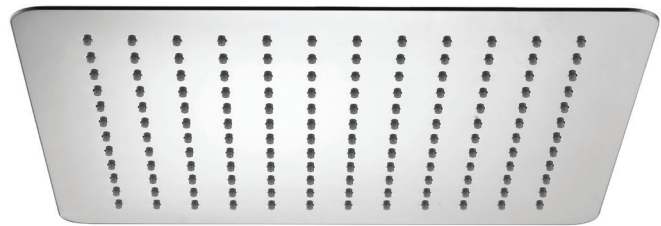

470008.00  
Flex shower hose, chrome

417000.31  
Slice G hand shower,  
brushed gold

Overhead showers

**Regen Z shower head**  
303000.00  
Size: 260x180mm  
Color: Chrome

**Regen ZS shower head**  
303000.20  
Size: 260x180mm  
Color: Matt black

**Regen XL shower head**  
338000.00  
Size: 305x305mm  
Color: Chrome

**Regen XXL shower head**  
339000.00  
Size: 406x406mm  
Color: Chrome

**Regen O shower head**  
311000.00  
Size:  $\Phi$ 255mm  
Color: Chrome