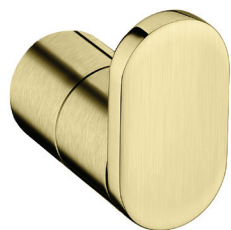

**Shower tray, P39A**  
857700.00  
Dimension: 900x900x40mm  
Main material: Acrylic  
Drain cover: Chrome-plated  
f90  
Color: White

Accessories

**BERG**  
**Chrome**

**Berg single hook**  
990000.00

**Berg soap dish**  
969000.00

**Berg single cup holder**  
961000.00

**Berg paper holder**  
975000.00

**Berg towel ring**  
970900.00

**Berg towel rail**  
971000.00

**Berg double towel rail**  
972000.00

**Berg brush holder**  
951000.00

**TROMS**  
Brushed gold

Troms single hook  
990030.31

Troms single cup holder Soap  
dish  
969030.31

Troms single cup holder  
961030.31

Troms paper holder  
975030.31

Troms towel holder  
974030.31

Troms single towel bar  
971030.31