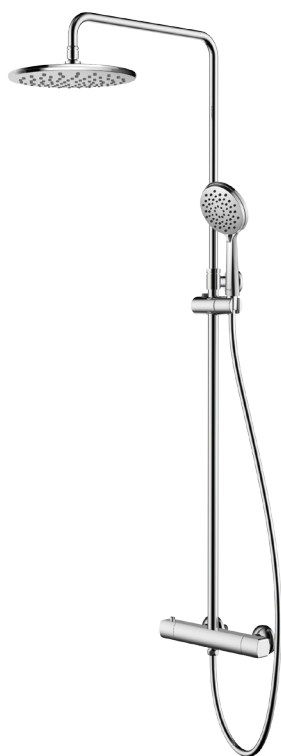

189000.00  
Hale single lever kitchen mixer

189000.20  
Hale S single lever kitchen mixer

179000.10  
White Star single lever kitchen mixer

Floor-standing faucets

**Notus bath mixer floor-standing**  
191120.00  
Color: Chrome

**Notus S bath mixer floor-standing**  
191120.20  
Color: Matt black

**Pallas bath mixer floor-standing**  
191130.00  
Color: Chrome

**Pallas S bath mixer floor-standing**  
191130.20  
Color: Matt black

Shower panels

**Optima bath/shower set**  
270000.00  
Chrome

**Optima S bath/shower set**  
270000.20  
Matt black

**Optima Lux G bath/shower set**  
271200.31  
Brushed gold

**Gubid thermostatic shower mixer**  
279200.00