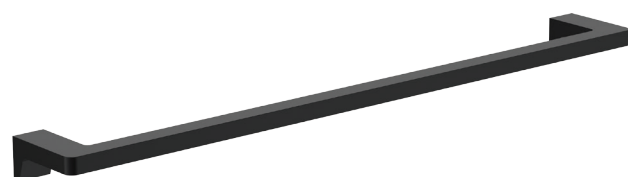

Berg S towel rail
971000.20