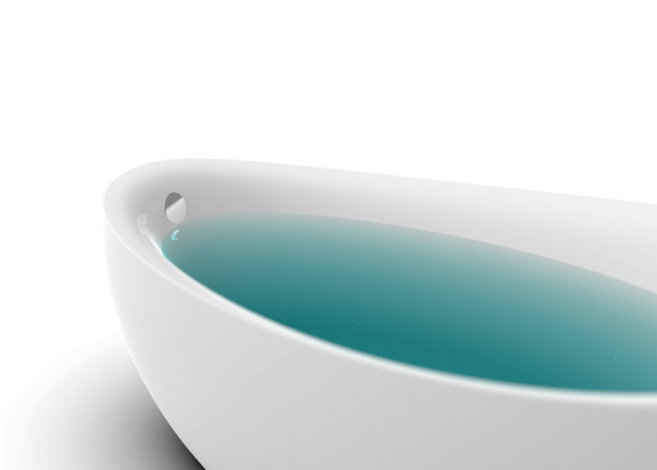

Freestanding bathtubs

LEO

Dimension: 1800x900mm

823500.00

Main material: Acrylic

Drain cover: Chrome-plated brass

Color: White

**SKYSEA**