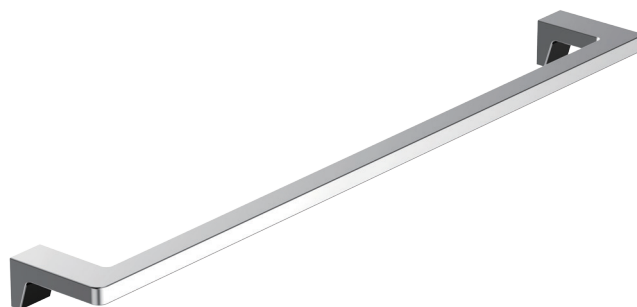

Berg towel rail
971000.00