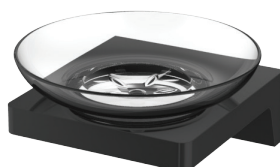

Troms double towel bar  
972030.31

Troms Toilet brush holder  
951030.31

Berg S soap dispenser  
976000.20

**BERG S**  
Matt black

**Berg S single hook**  
990000.20

**Berg S soap dish**  
969000.20

**Berg S single cup holder**  
961000.20