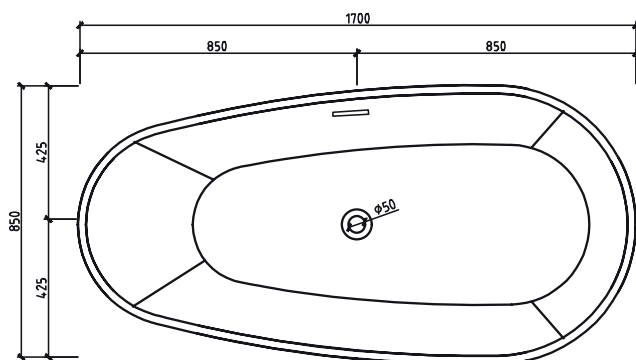

OCEAN

Dimension: 1700x850mm

Main material: Solid surface

Drain cover: Chrome-plated brass

Colors: Matt white / 833400.11

Matt black / 833400.20

Matt grey / 833400.40