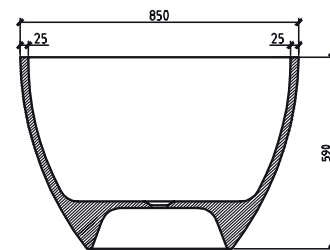

OCEAN

Dimension: 1700x850mm

Main material: Solid surface

Drain cover: Chrome-plated brass

Colors: Matt white / 833400.11

Matt black / 833400.20

Matt grey / 833400.40