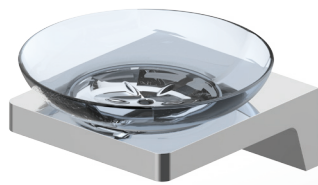

**Shower tray, P39A**  
857700.00  
Dimension: 900x900x40mm  
Main material: Acrylic  
Drain cover: Chrome-plated  
f90  
Color: White

Accessories

**BERG**  
**Chrome**

**Berg single hook**  
990000.00

**Berg soap dish**  
969000.00