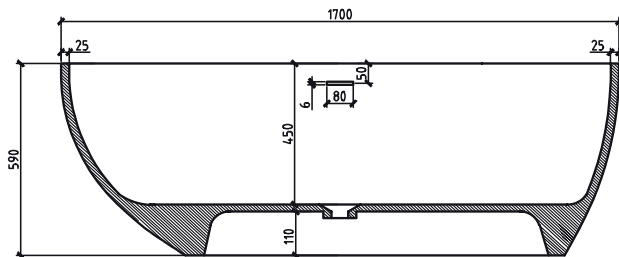

OCEAN

Dimension: 1700x850mm

Main material: Solid surface

Drain cover: Chrome-plated brass

Colors: Matt white / 833400.11

Matt black / 833400.20

Matt grey / 833400.40