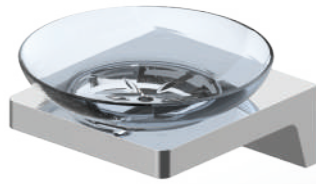

Berg towel rack with towel holder
973000.20

Accessories

BERG

■ Chrome

Berg single hook
990000.00

Berg soap dish
969000.00

Berg single cup holder
961000.00

Berg paper holder
975000.00