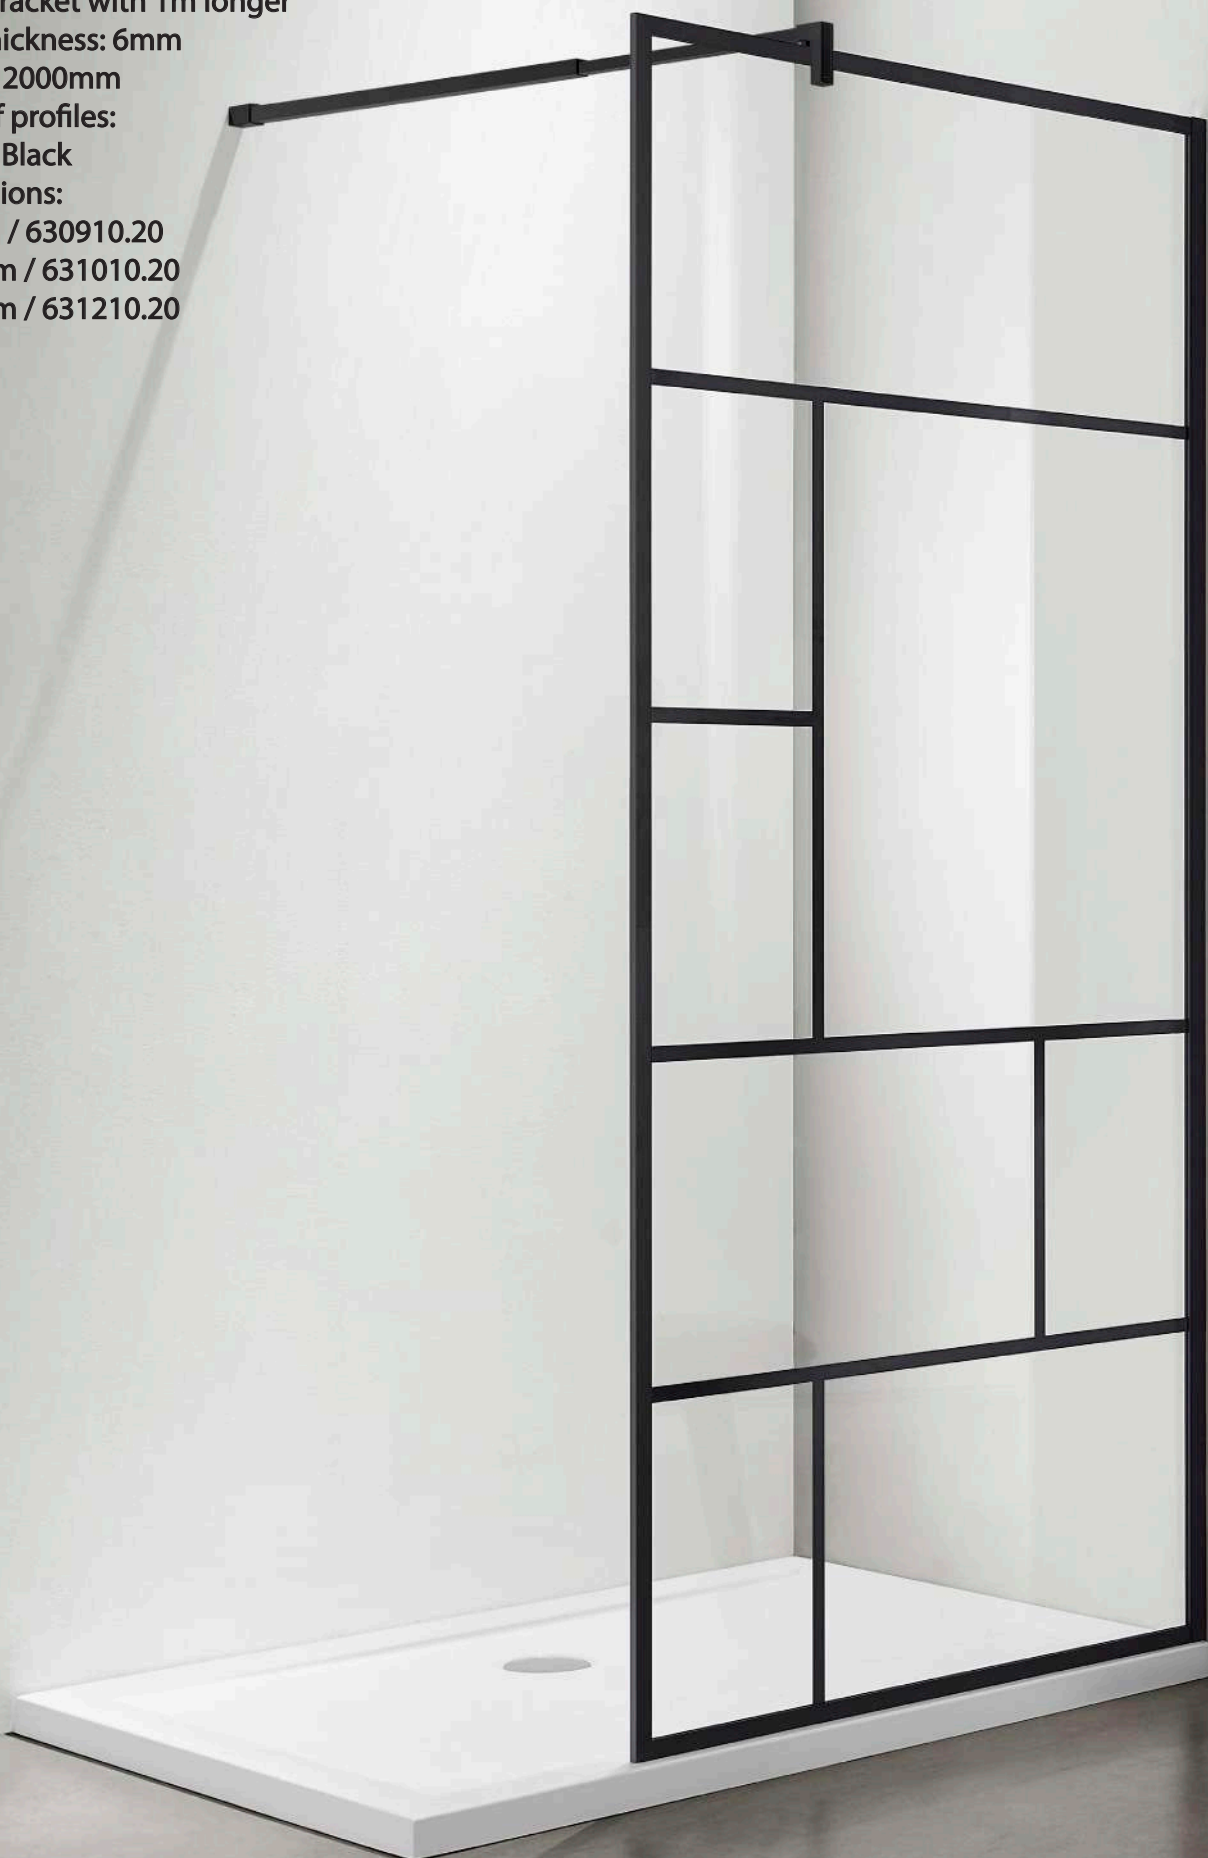

NAG6310-2

Metal bracket with 1m longer

Glass thickness: 6mm

Height: 2000mm

Color of profiles:

■ Matt Black

Dimensions:

900mm / 630910.20

1000mm / 631010.20

1200mm / 631210.20