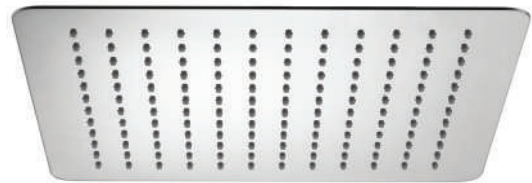

Regen XL shower head

338000.XX

Size: 305x305mm

Colors:

- Chrome / 00
- Matt Black / 20
- Brushed Gold / 31