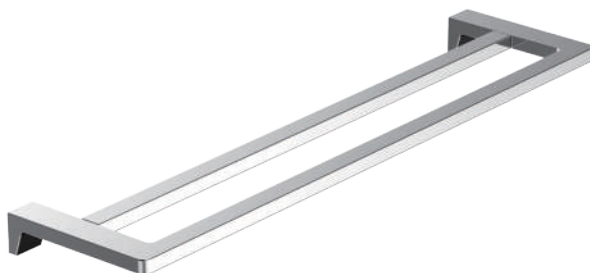

Berg double towel rail
972000.00